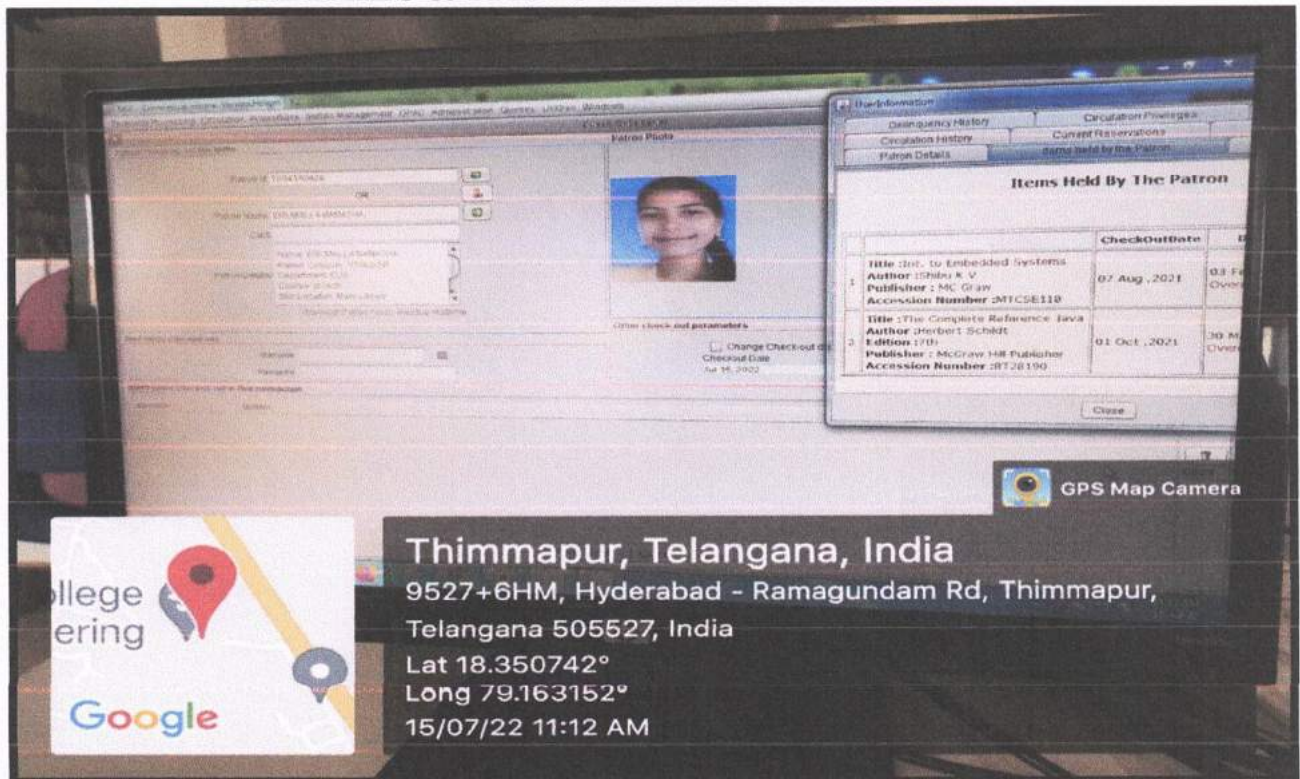

DETAILS & ITEMS HELD BY THE STUDENT

Thimmapur, Telangana, India
9527+6HM, Hyderabad - Ramagundam Rd, Thimmapur,
Telangana 505527, India
Lat 18.350742°
Long 79.163152°
15/07/22 11:12 AM

Beside L.M.D. Police Station, KARIMNAGAR - 505 527, Telangana State. Ph : 0878-2004242
E-mail: s4.principal@gmail.com, Website: www.vgsek.ac.in

[Signature]
Principal
Vaageswari College of Engineering
KARIMNAGAR-505 527.