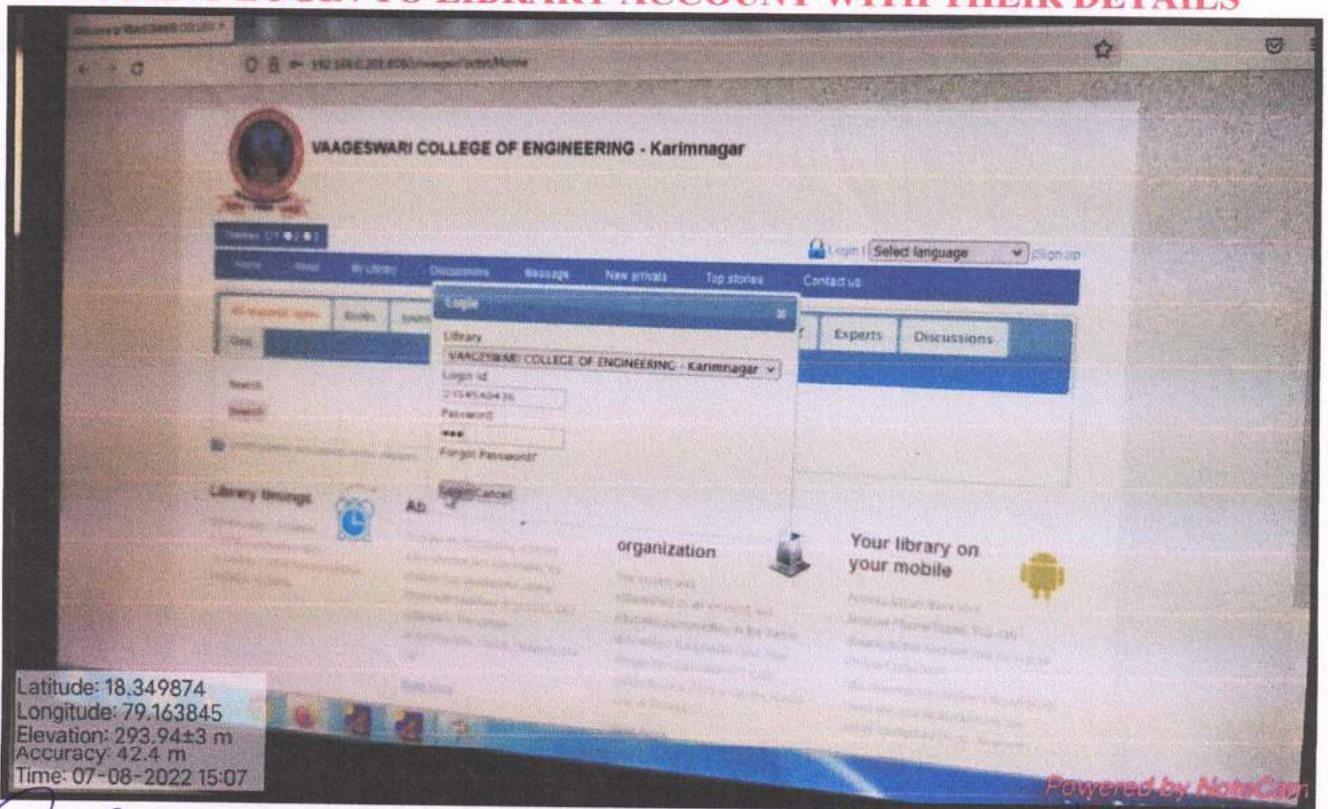

STUDENT LOGIN TO LIBRARY ACCOUNT WITH THEIR DETAILS

Latitude: 18.349874
Longitude: 79.163845
Elevation: 293.94±3 m
Accuracy: 42.4 m
Time: 07-08-2022 15:07

Powered by NotisCam

[Signature]
LIBRARIAN

[Signature]
Principal

VAAGESWARI
College of Engineering
Karimnagar.

Beside L.M.D. Police Station, KARIMNAGAR - 505 527, Telangana State, Pin-505 527

E-mail: s4.principal@gmail.com,

Website: www.vgsek.ac.in