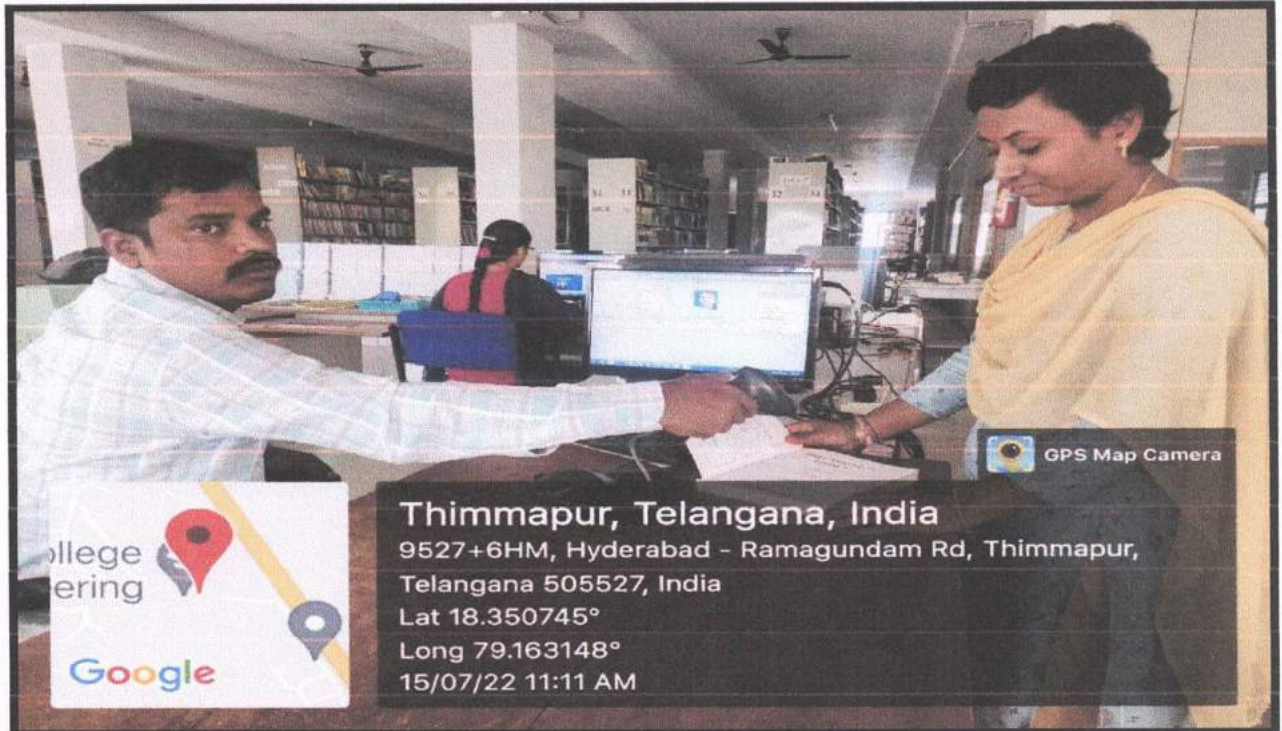

SREE VAAGESWARI EDUCATIONAL SOCIETY VAAGESWARI COLLEGE OF ENGINEERING

(Affiliated to JNTUH, Hyderabad.)

(Approved by AICTE New Delhi & Recognised by the Govt. of Telangana State)

STUDENT ACCESS TO LIBRARY ACCOUNT

Thimmapur, Telangana, India
9527+6HM, Hyderabad - Ramagundam Rd, Thimmapur,
Telangana 505527, India
Lat 18.350745°
Long 79.163148°
15/07/22 11:11 AM